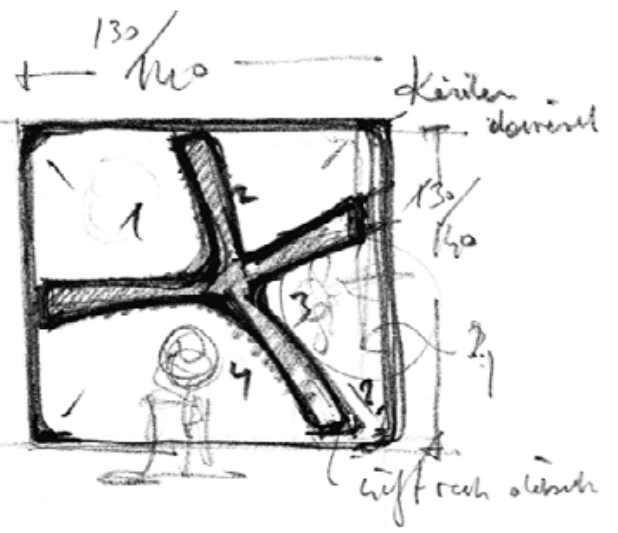

# 4U Collection at a Glance

Design by **Ece-Oğuz Yalım**

---

## Socializing colourfully.

4U creates cosy and lively areas with a design that encourages socializing in shared areas. With an adjustable backrest support defining sitting spaces, 4U offers comfort beyond your expectations.

2010  
by Tasarım Güllü

reddot design award  
winner 2009

**Cheerful, social, and energetic spaces...**

Ece-Oğuz Yalım

A photograph of a modern lounge or waiting area. The walls are covered in dark wood paneling with horizontal lines. The ceiling features recessed rectangular light fixtures. The floor is made of dark, polished tiles. Several contemporary armchairs with light-colored backs and dark seats are arranged in the room. A staircase is visible in the background on the right side.