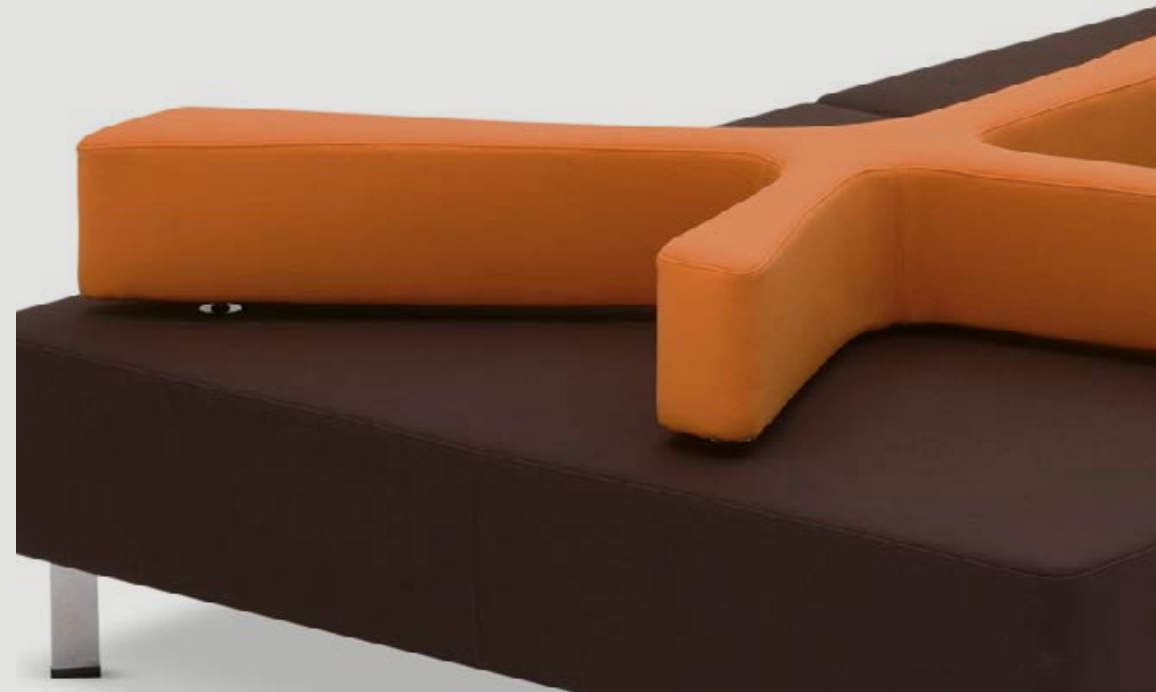

**nurus**

## Socializing colourfully.

4U creates cosy and lively areas with a design that encourages socializing in shared areas. With an adjustable backrest support defining sitting spaces, 4U offers comfort beyond your expectations.

2010  
by Tasarım Güllü

reddot design award  
winner 2009

**Cheerful, social, and energetic spaces...**

Ece-Oğuz Yalım

A photograph of a modern lounge or waiting area. The walls are covered in dark wood paneling with horizontal lines. The ceiling features recessed rectangular light fixtures. The floor is made of dark, polished tiles. Several contemporary armchairs with light-colored backs and dark seats are arranged in the room. A staircase is visible in the background on the right side.