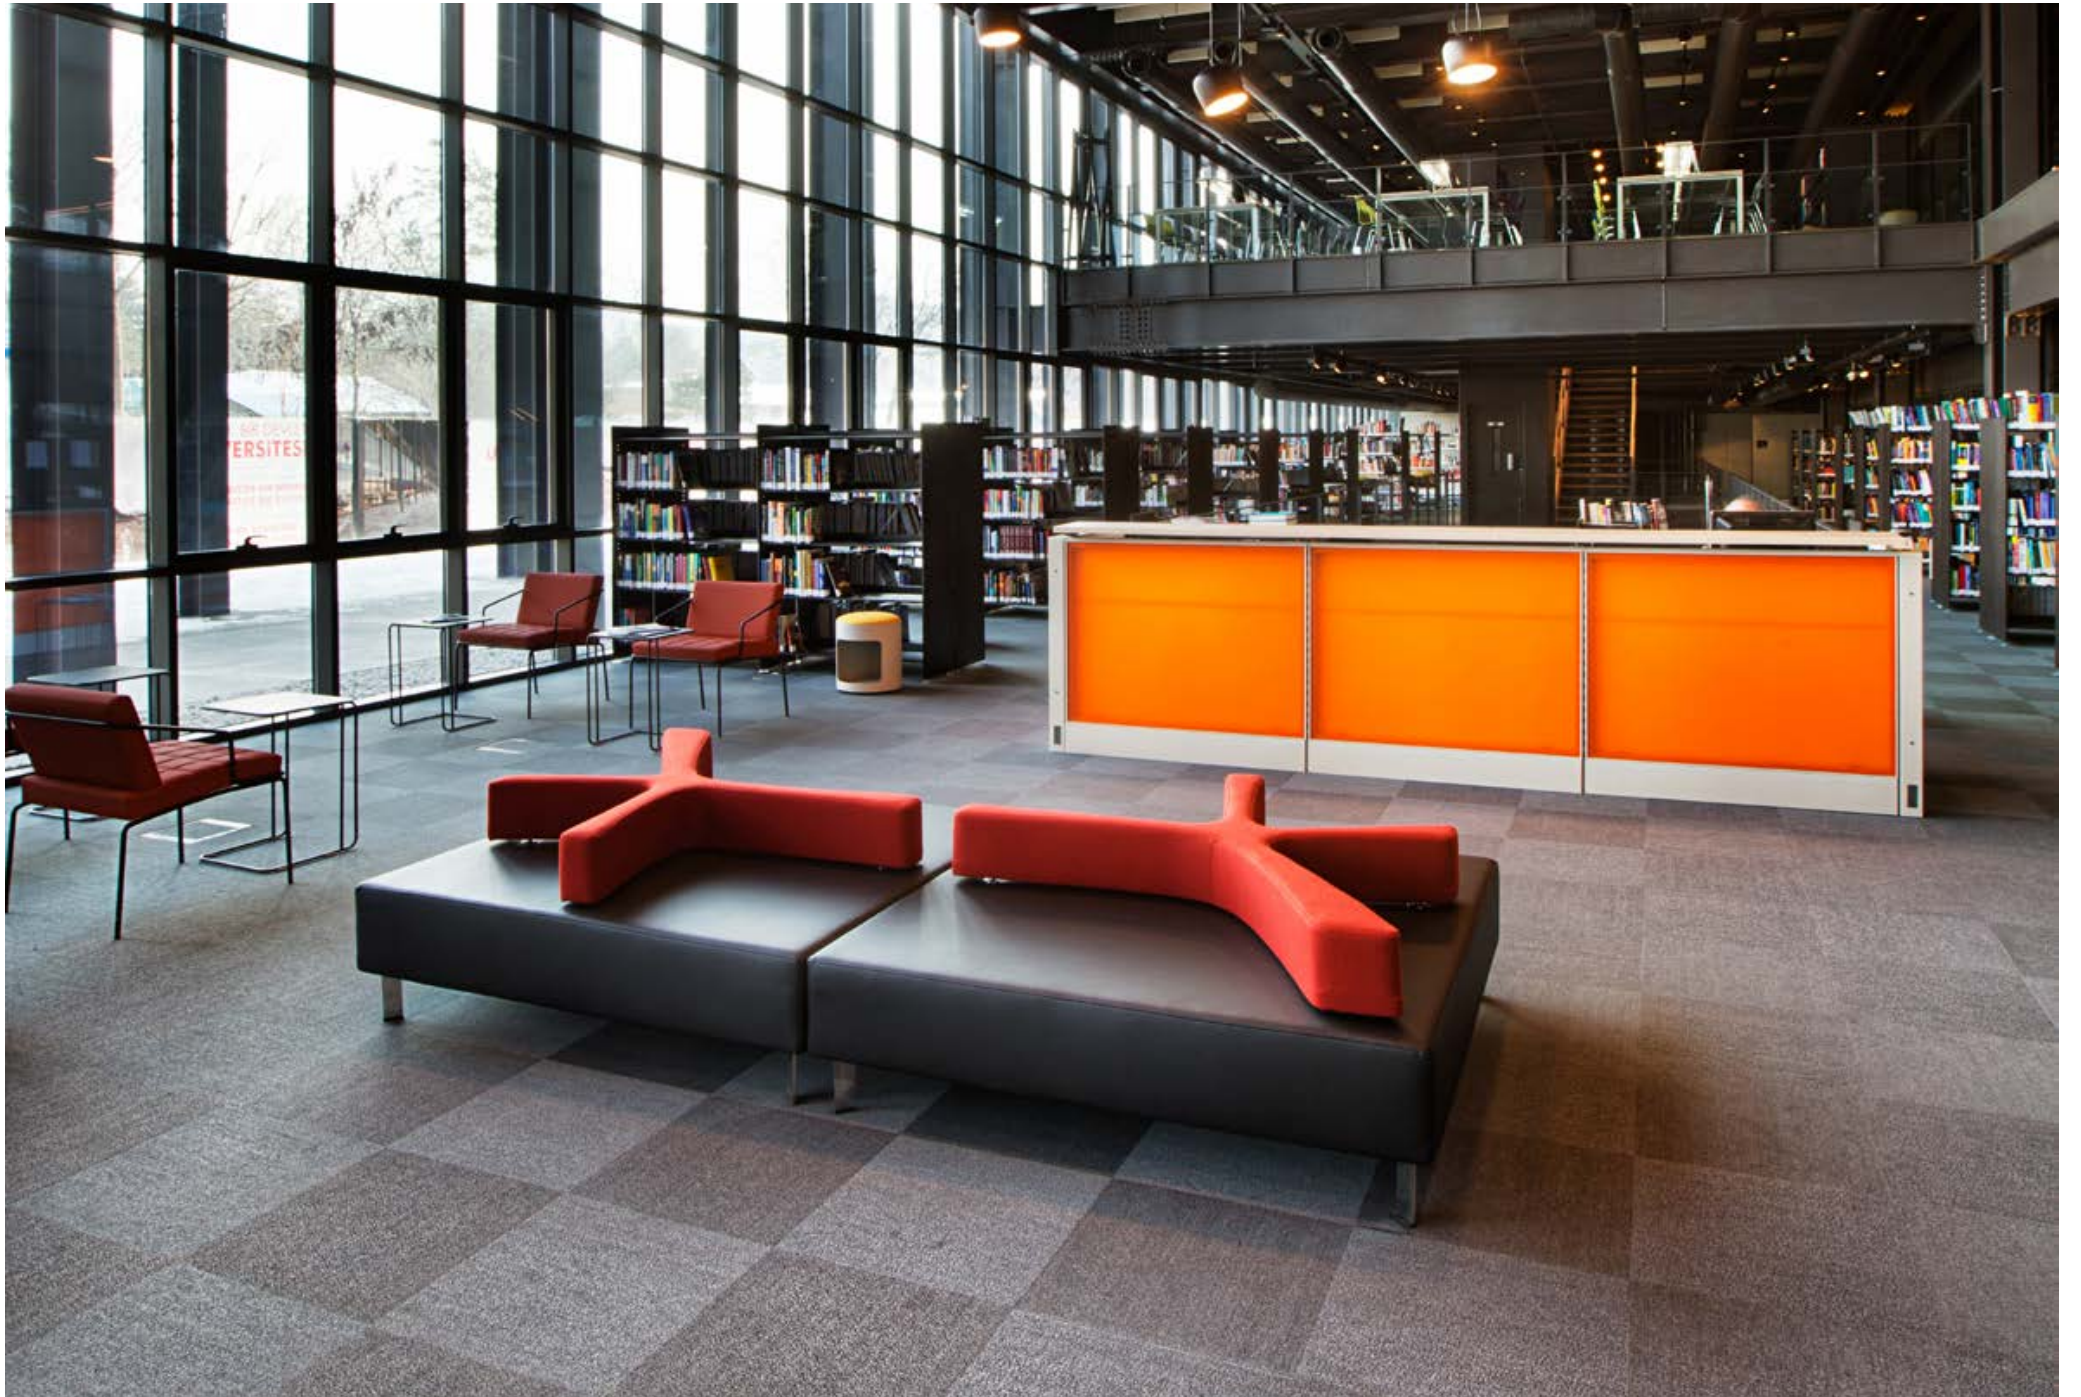

## Socializing colourfully.

4U creates cosy and lively areas with a design that encourages socializing in shared areas. With an adjustable backrest support defining sitting spaces, 4U offers comfort beyond your expectations.

2010  
by Tasarım Güllü

reddot design award  
winner 2009

**Cheerful, social, and energetic spaces...**

Ece-Oğuz Yalım

A photograph of a modern lounge or waiting area. The walls are covered in dark wood paneling with horizontal lines. The ceiling features recessed rectangular light fixtures. The floor is made of dark, polished tiles. Several contemporary armchairs with light-colored backs and dark seats are arranged in the room. A staircase is visible in the background on the right side.