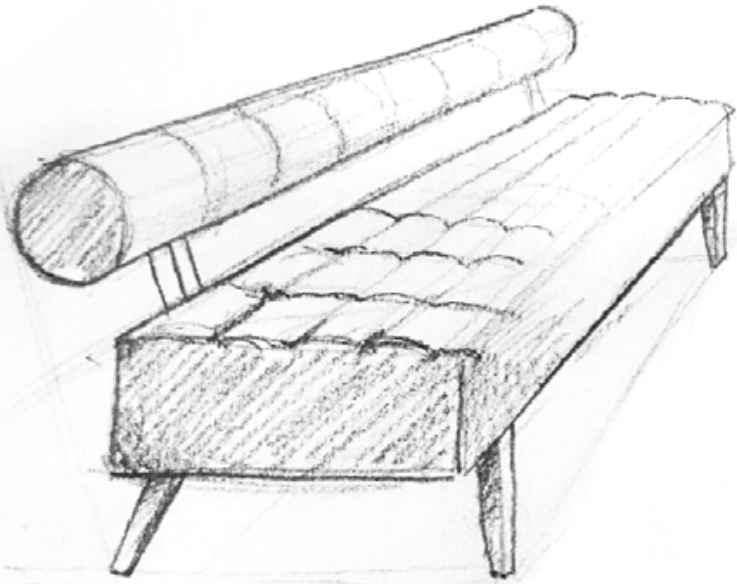

nurus

Greta Collection at a Glance

Design by **Nurus D Lab**

Retro lines to bring 60s spirit back to life.

Featuring retro lines combining past and future, Greta brings back 60s spirit to modern day. With a wide product range and rich variety of colours, Greta blends into all living spaces including homes, social areas, hotels, and workspaces.

Named after the iconic 60s star Greta Garbo, Greta introduces the spirit and warmth of the era along with comfort.

LOUNGE

Greta Sofa

Greta Long

Greta Meeting

Greta Cylinder Back Sofa

Greta Pouffe

Greta High Backrest Sofa

Nurus D Lab

A 3D rendering of a modern, green tufted sofa with a white coffee table. The sofa has a diamond-patterned tufting on the backrest and seat. On the coffee table, there is a white mug, a stack of books, and two small toy figures. The word "nurus" is written in large, bold, white lowercase letters across the center of the sofa. The background is a plain, light gray surface.