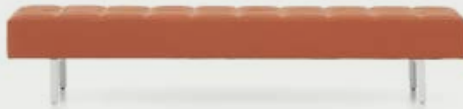

Named after the iconic 60s star Greta Garbo, Greta introduces the spirit and warmth of the era along with comfort.

LOUNGE

Greta Sofa

Greta Long

Greta Meeting

Greta Cylinder Back Sofa

Greta Pouffe

Greta High Backrest Sofa

Nurus D Lab

A 3D rendering of a modern, green tufted sofa with a white coffee table. The sofa has a diamond-patterned tufting on the backrest and seat. On the coffee table, there is a white mug, a stack of books, and two small toy figures. The word "nurus" is written in large, bold, white lowercase letters across the center of the sofa. The background is a plain, light gray surface.