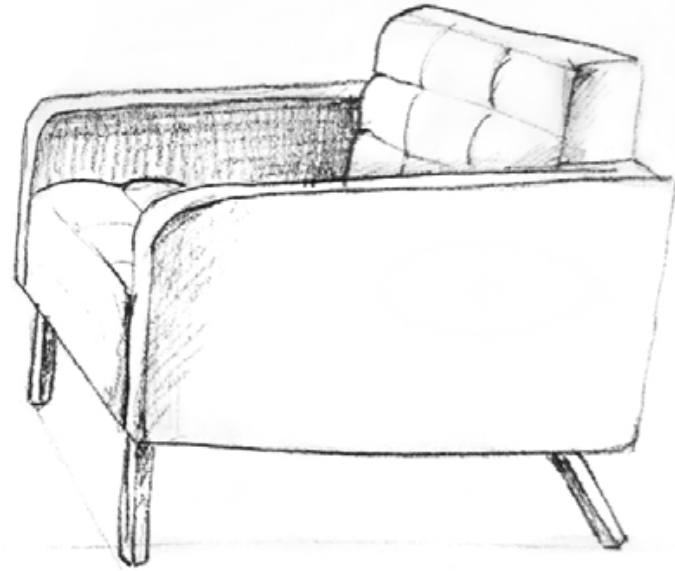

nurus

Greta Collection at a Glance

Design by **Nurus D Lab**

Retro lines to bring 60s spirit back to life.

Featuring retro lines combining past and future, Greta brings back 60s spirit to modern day. With a wide product range and rich variety of colours, Greta blends into all living spaces including homes, social areas, hotels, and workspaces.

Named after the iconic 60s star Greta Garbo, Greta introduces the spirit and warmth of the era along with comfort.

LOUNGE

Greta Sofa

Greta Long

Greta Meeting

Greta Cylinder Back Sofa

Greta Pouffe

Greta High Backrest Sofa

Nurus D Lab

A 3D rendering of a modern, green tufted sofa with a white coffee table. The sofa has a diamond-patterned tufting on the backrest and seat. On the coffee table, there is a white mug, a stack of books, and two small toy figures. The word "nurus" is written in large, bold, white lowercase letters across the center of the sofa. The background is a plain, light gray surface.